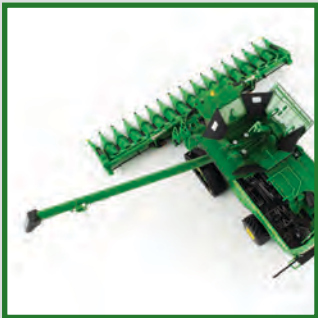

SRRP: **\$144.95** EA

PRESTIGE COLLECTION

1:32 Prestige

1:32 X9 1000 COMBINE WITH DUALS

45750 - Pack: 3

Includes a HD45F draper head and C16F folding corn head. Additional features include power-folding auger, dual front wheels, pivoting rear axle, pivoting front ladder, movable feeder housing, opening right side panel and drop down ladder. The corn head has folding wings, rotating augers and active endfeeders. The hinged frame draper head has a flexible cutter bar, rotating auger, and rotating reels with swivel fingers. Age grade 14+.

SRRP: \$239.⁹⁵ EA

1:32 X9 1000 TRACKED COMBINE

45759 - Pack: 3

Includes a HD45F draper head and C16F folding corn head. Additional features include power-folding auger, 30" front tracks, pivoting rear axle, pivoting front ladder, movable feeder housing, opening right side panel and drop down ladder. The corn head has folding wings, rotating augers and active end feeders. The draper head has a rotating auger and rotating reels. Age grade 14+.