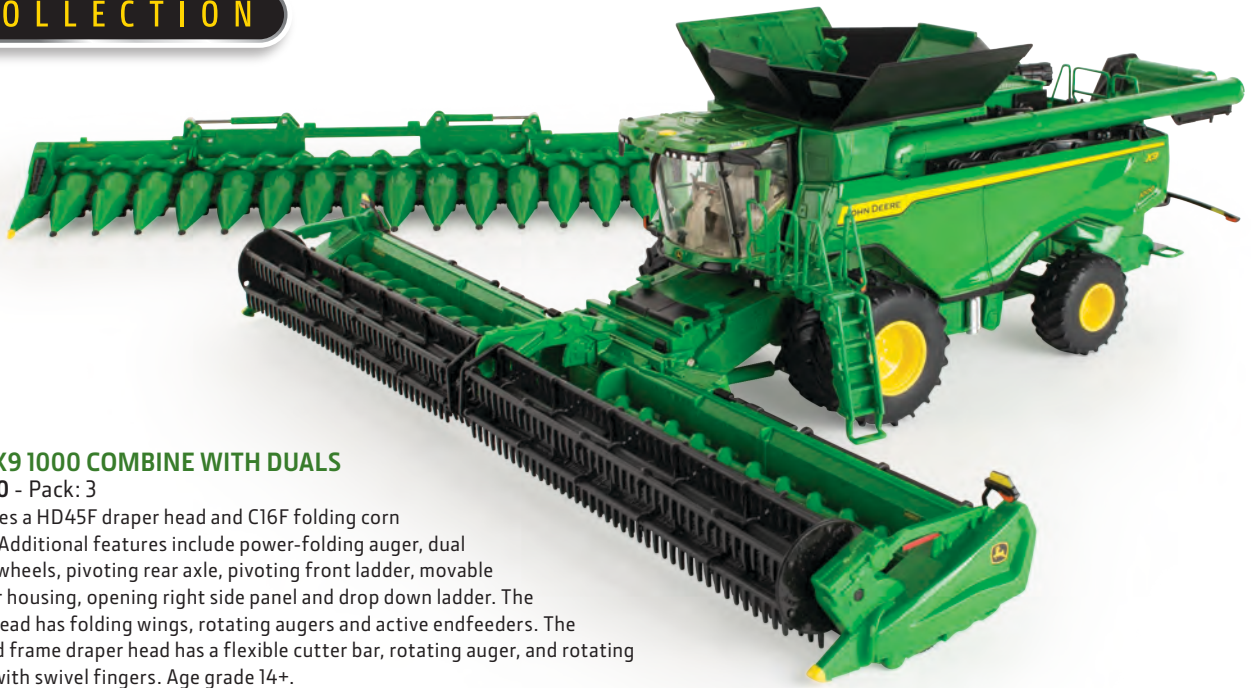

SRRP: **\$124.95** EA

1:32 9R 540 TRACTOR

45771 - Pack: 3

Features die-cast front and rear body, clear cab windows, detailed interior, articulated steering and the three point hitch raises and lowers. Soft feel tyres mounted on die-cast wheels. Age grade 14+.

SRRP: **\$124.95** EA

1:32 9RX 590 TRACTOR

45772 - Pack: 3

Features die-cast front and rear body, die-cast track frames, clear cab windows, detailed interior, articulated steering and the three point hitch raises and lowers. Rotating soft feel tracks. Age grade 14+.

SRRP: **\$144.95** EA

PRESTIGE COLLECTION

1:32 Prestige

1:32 X9 1000 COMBINE WITH DUALS

45750 - Pack: 3

Includes a HD45F draper head and C16F folding corn head. Additional features include power-folding auger, dual front wheels, pivoting rear axle, pivoting front ladder, movable feeder housing, opening right side panel and drop down ladder. The corn head has folding wings, rotating augers and active endfeeders. The hinged frame draper head has a flexible cutter bar, rotating auger, and rotating reels with swivel fingers. Age grade 14+.

SRRP: \$239.⁹⁵ EA

1:32 X9 1000 TRACKED COMBINE

45759 - Pack: 3

Includes a HD45F draper head and C16F folding corn head. Additional features include power-folding auger, 30" front tracks, pivoting rear axle, pivoting front ladder, movable feeder housing, opening right side panel and drop down ladder. The corn head has folding wings, rotating augers and active end feeders. The draper head has a rotating auger and rotating reels. Age grade 14+.