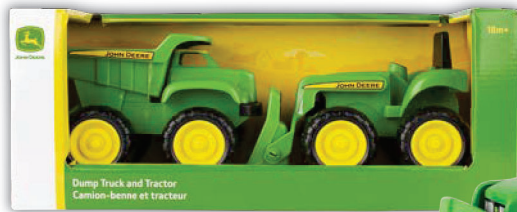

NEW!
2020

15 CM PLASTIC SAND PIT VEHICLES 2-PACK

35874 - Pack: 4
Age grade 18 mos+.
SRRP: **$21.95** EACH

15 CM PLASTIC SAND PIT VEHICLE ASSORTMENT

37558 - Pack: 4
Age grade 18 mos+.
SRRP: **$11.95** EACH